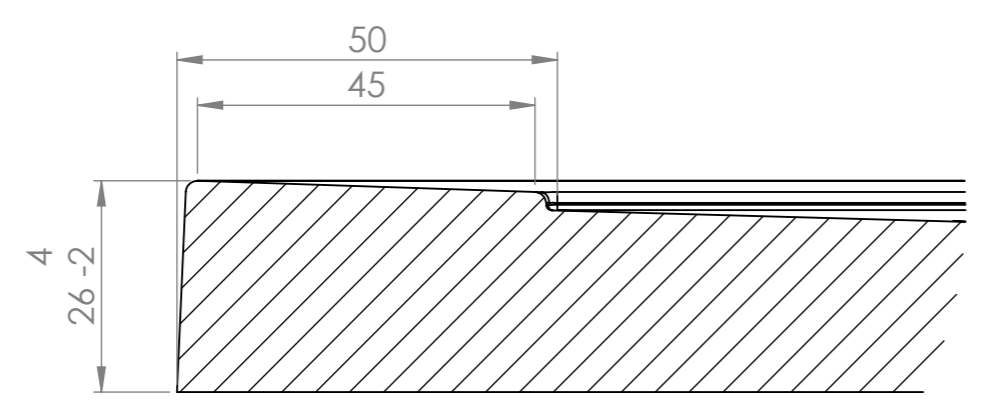

DETAIL C  
SCALE 1:2

DETAIL D  
SCALE 1:1

Corsair Anti-Slip 1100 x 800 Offset Quad RH 28mm Shower Tray